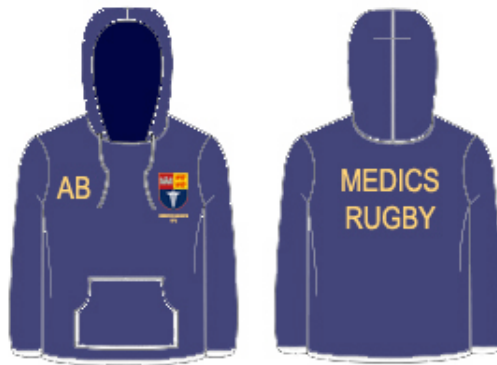

-Initials on right breast

-“Medics Rugby” on back

100% Polyester Micro Poplin. Adjustable snap fastening cuffs. Zip side pockets.

Tunnel waistband with elastic draw cord.

Zippered embellishment access.

Sizes available: XS, S, M, L, XL, XXL

Tracksuit Bottoms £22

-Navy blue with sky blue trim

-Club badge on right thigh

-Initials above badge

100% Polyester Micro Poplin, Bonadex waistband, inner draw cord, zip side

pockets, straight hem, zippered godet.

Sizes available: XS, S, M, L, XL, XXL

Club Polo Shirt £12

-Navy blue

-Club badge on left breast

-Fitted for ladies

-Standard fit for men

Heavy weight, 65% Polyester, 35% Cotton,

Sizes available (LADIES): 6, 8, 10, 12, 14, 16, 18

Sizes available (MEN): S, M, L, XL, XXL

Club Hoody £19

- Navy blue
- Club badge on left breast
- Initials on right breast
- “Medics Rugby” on back

100% Cotton, heavy weight, good quality

Sizes available: XS, S, M, L, XL, XXL